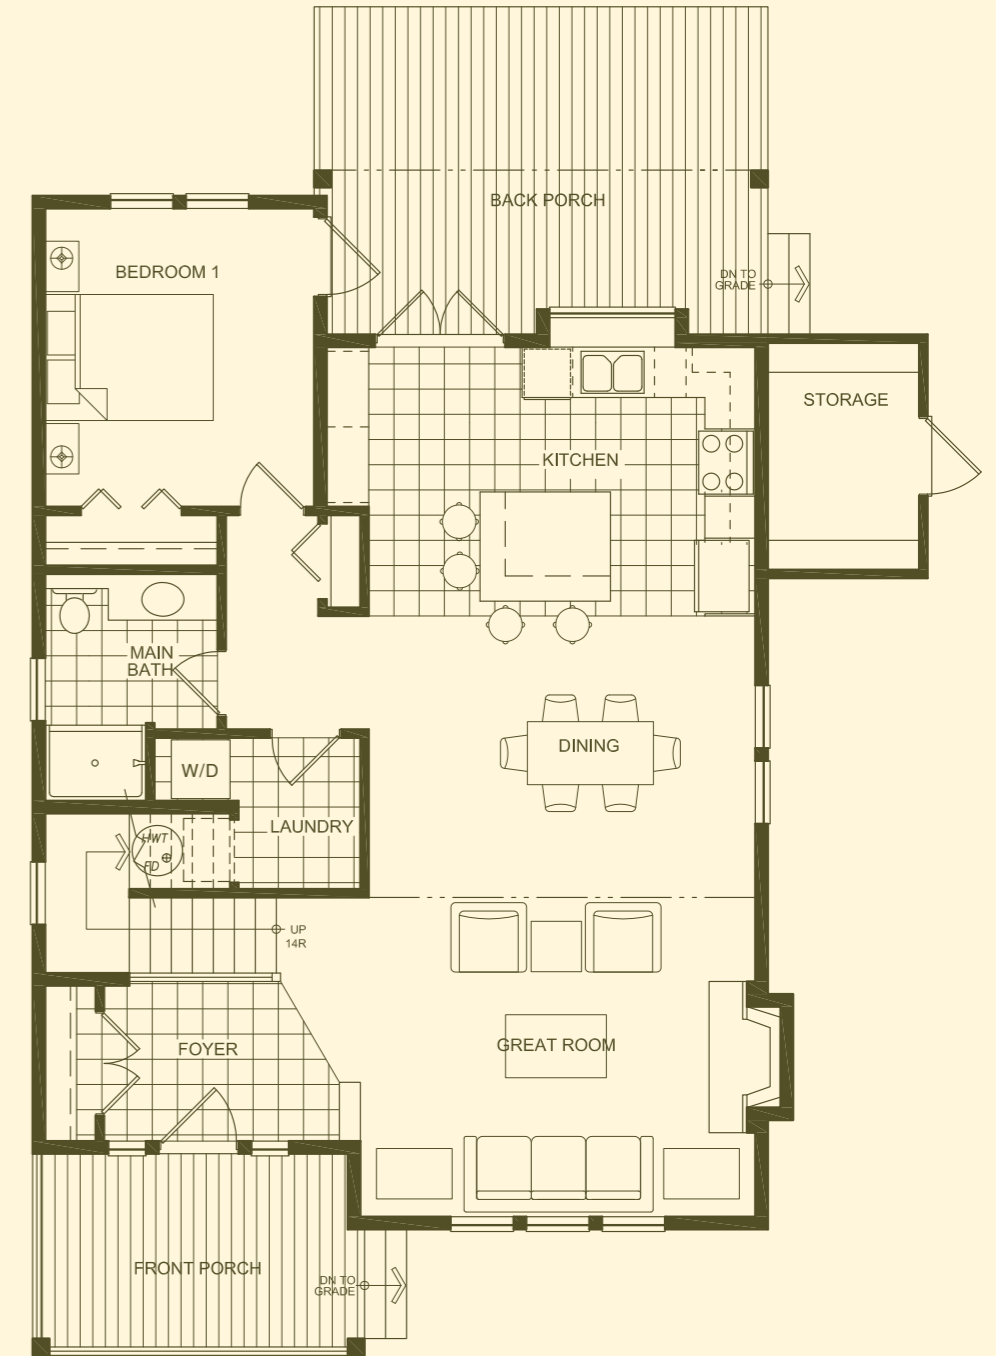

Hollyhock Cottage 3

PLAN H

Right Elevation

Front Elevation

Upper Floor
Upper Area: 516 sq.ft.

Main Floor
Main Area: 1062 sq.ft.
Total Area: 1578 sq.ft.