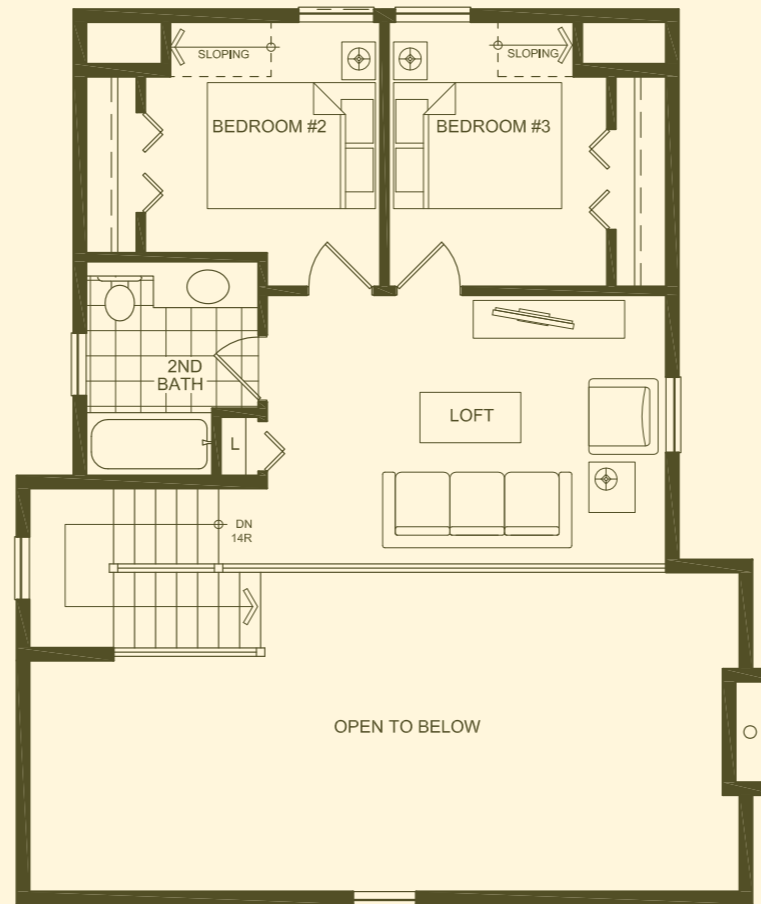

Hollyhock Cottage 3

PLAN H

Right Elevation

Front Elevation

Upper Floor
Upper Area: 516 sq.ft.

Main Floor
Main Area: 1062 sq.ft.
Total Area: 1578 sq.ft.