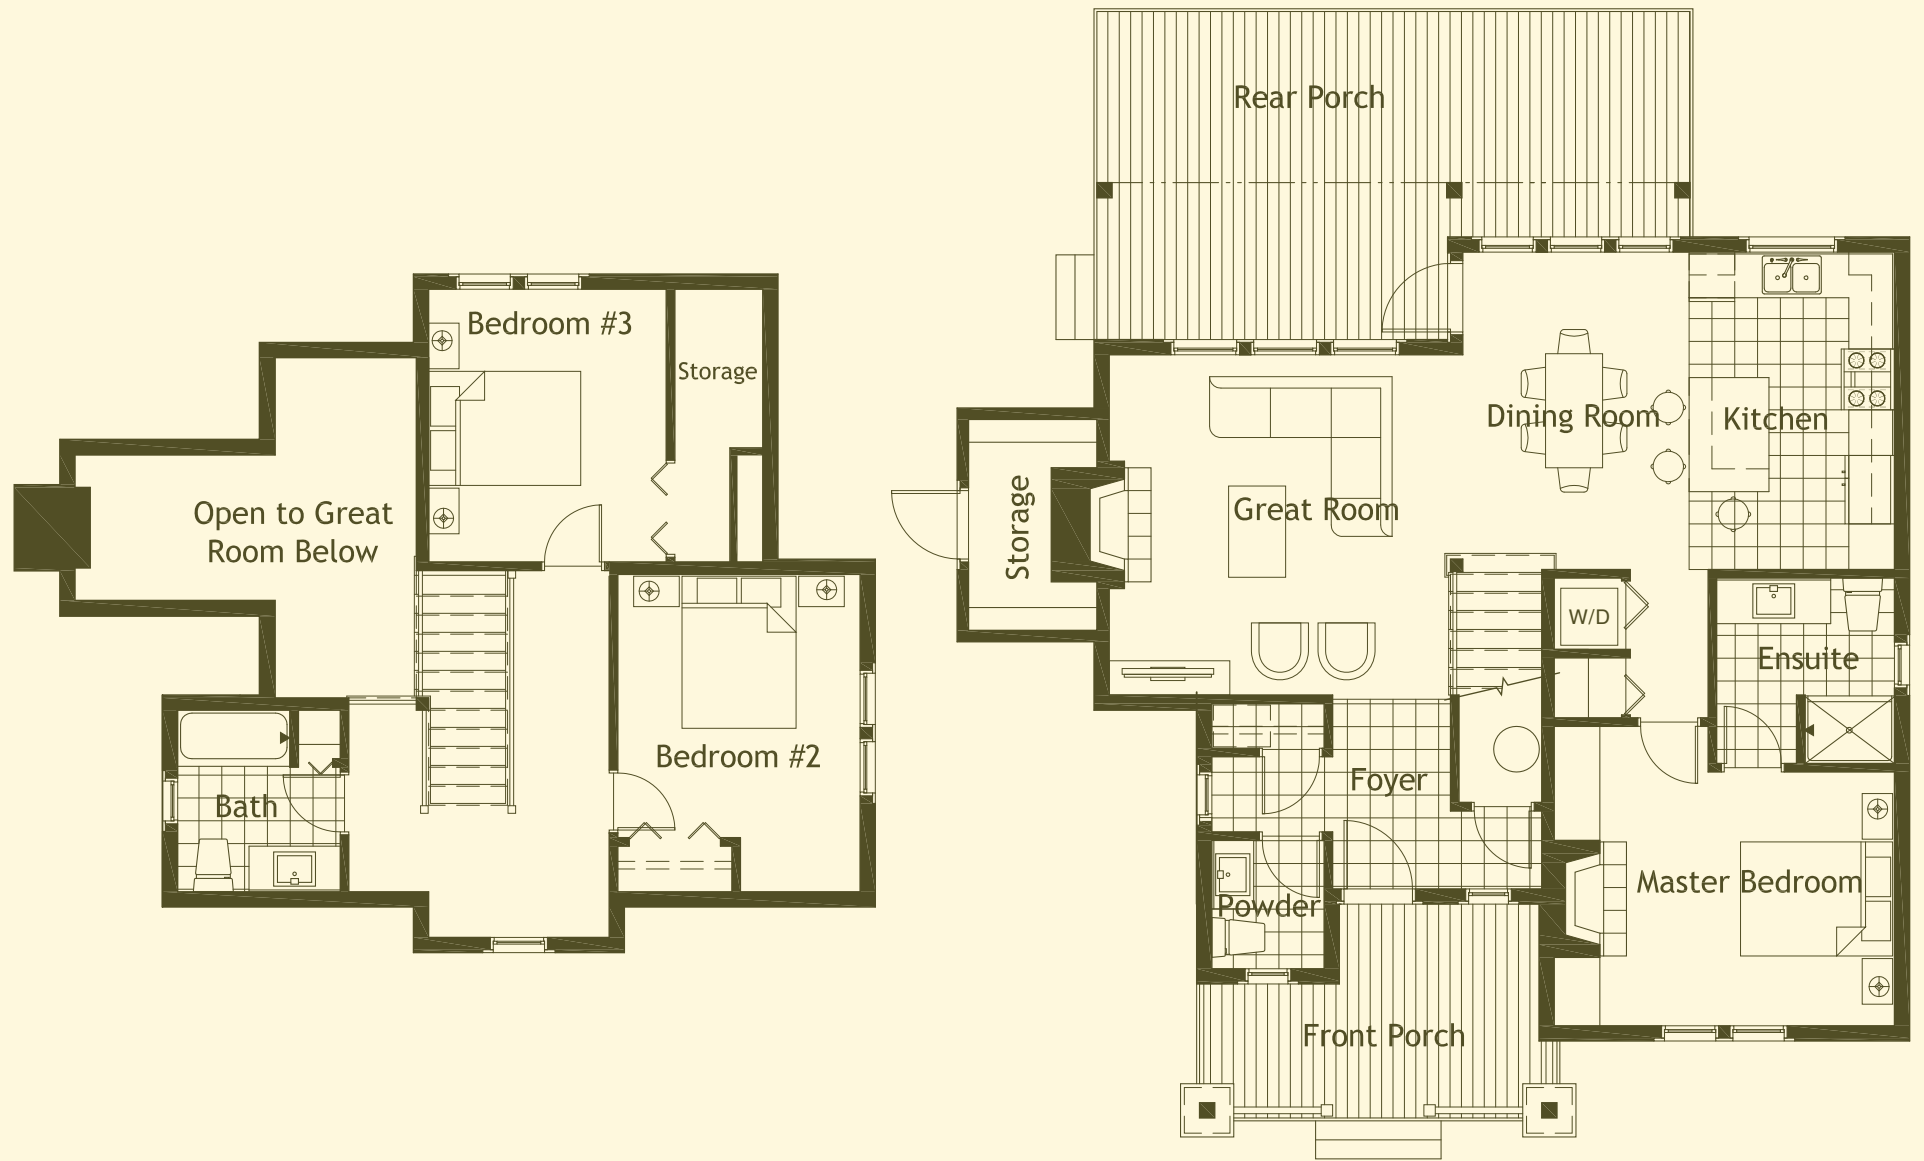

# Willow Cottage 3

PLAN P

Left Elevation

Front Elevation

**Upper Floor**  
Upper Area: 629 sq.ft.

**Main Floor**  
Main Area: 1057 sq.ft.  
Total Area: 1686 sq.ft.