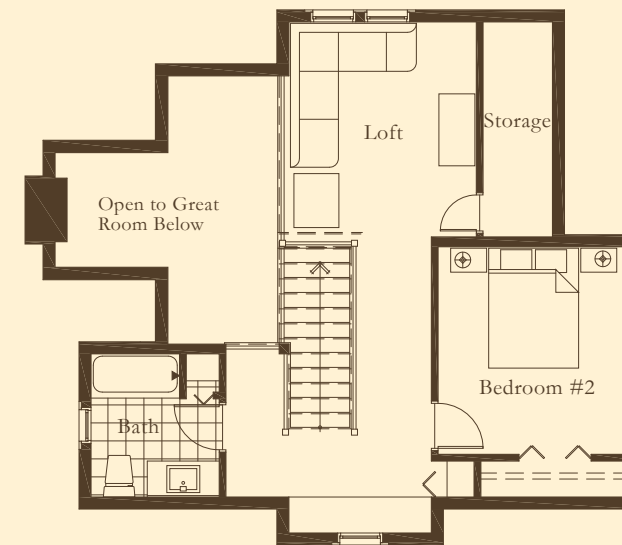

Willow Cottage

PLAN P1B

Main Floor
Main Area : 998 sq.ft.
Total : 2605 sq.ft.

Upper Floor
Living Area : 629 sq.ft.

Lower Floor
Living Area : 618 sq.ft.
Unfinished Room : 380sq.ft.