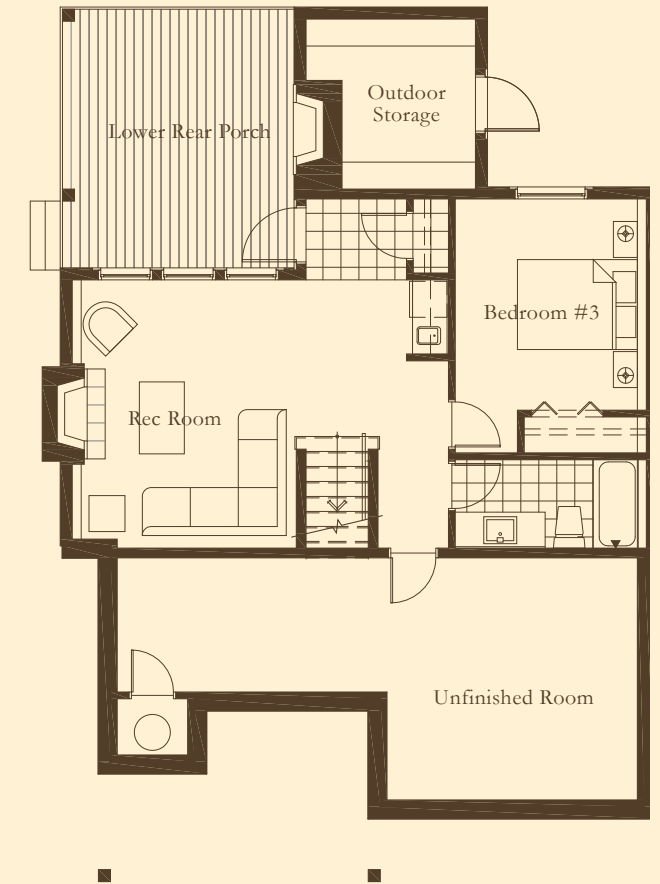

Willow Cottage

PLAN P1B

Main Floor
Main Area : 998 sq.ft.
Total : 2605 sq.ft.

Upper Floor
Living Area : 629 sq.ft.

Lower Floor
Living Area : 618 sq.ft.
Unfinished Room : 380sq.ft.