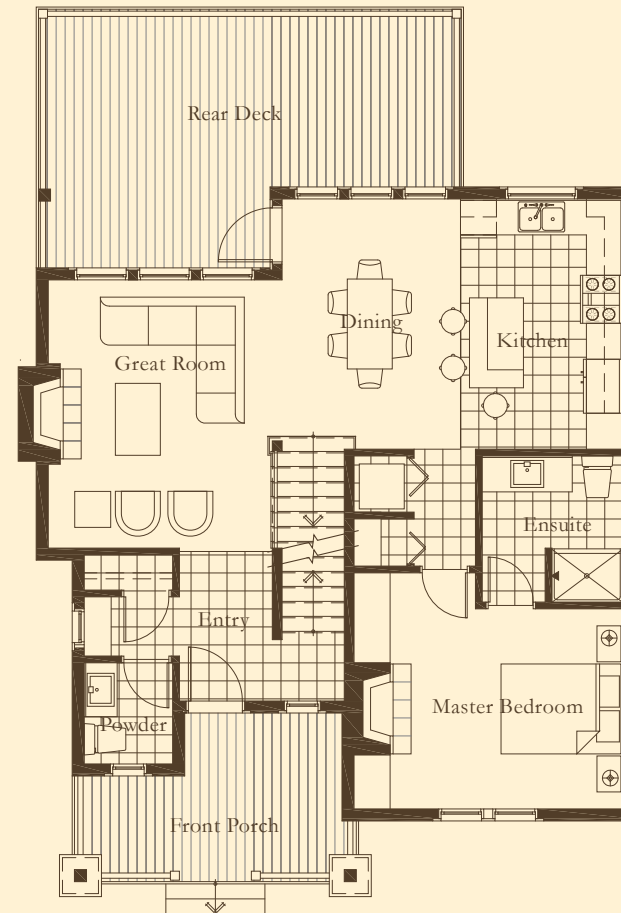

Willow Cottage

PLAN P1B

Main Floor
Main Area : 998 sq.ft.
Total : 2605 sq.ft.

Upper Floor
Living Area : 629 sq.ft.

Lower Floor
Living Area : 618 sq.ft.
Unfinished Room : 380sq.ft.