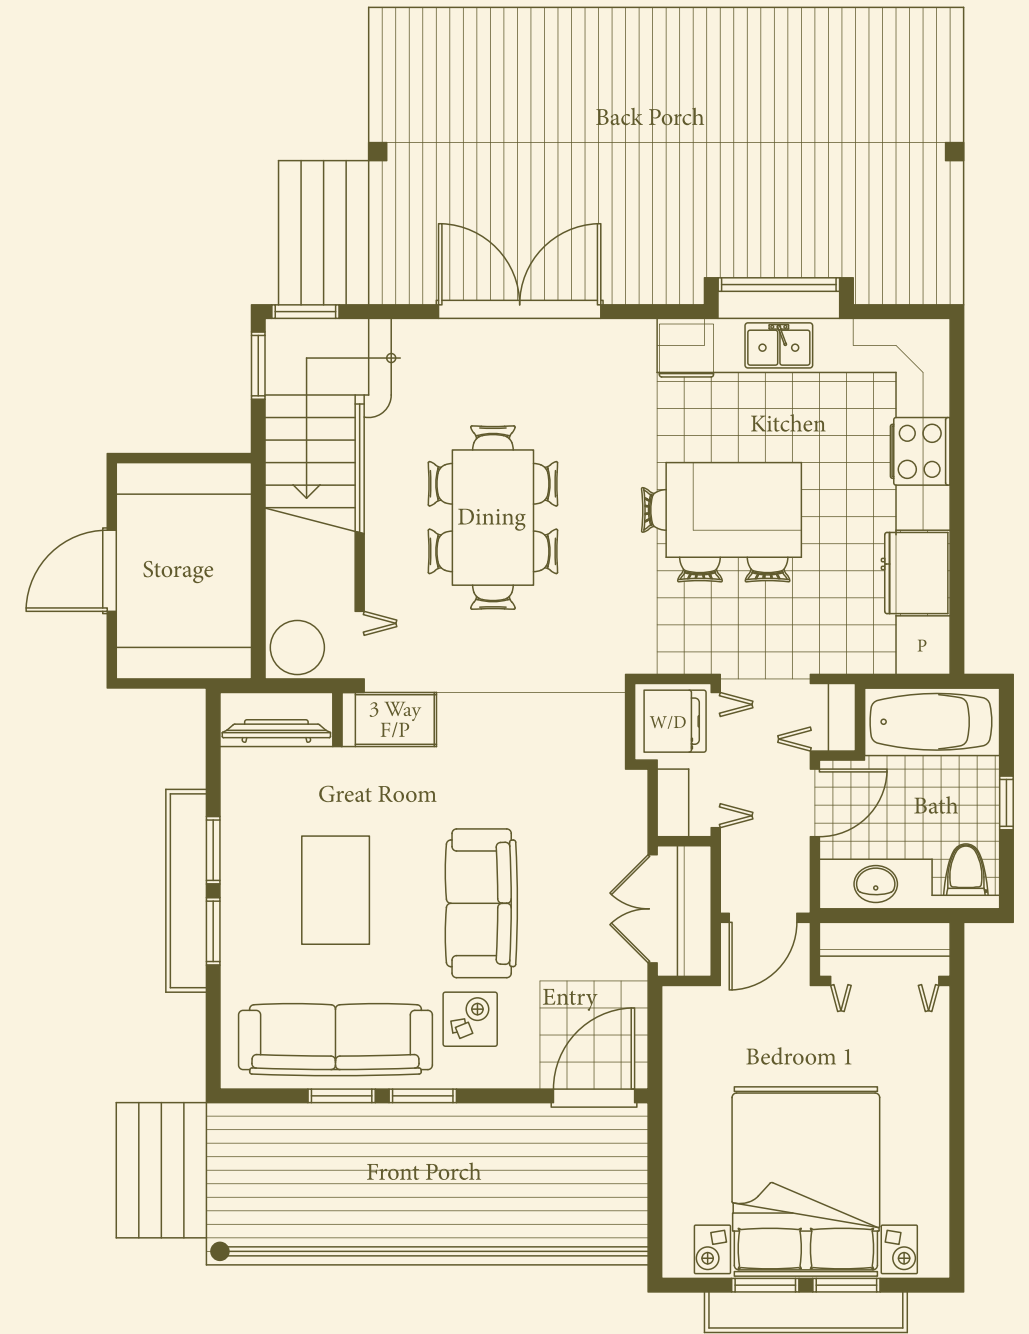

# Dogwood Cottage 2

PLAN D

Left Elevation

Front Elevation

Upper Floor  
Upper Area: 476 sq.ft.

Main Floor  
Main Area: 902 sq.ft.  
Total Area: 1378 sq.ft.