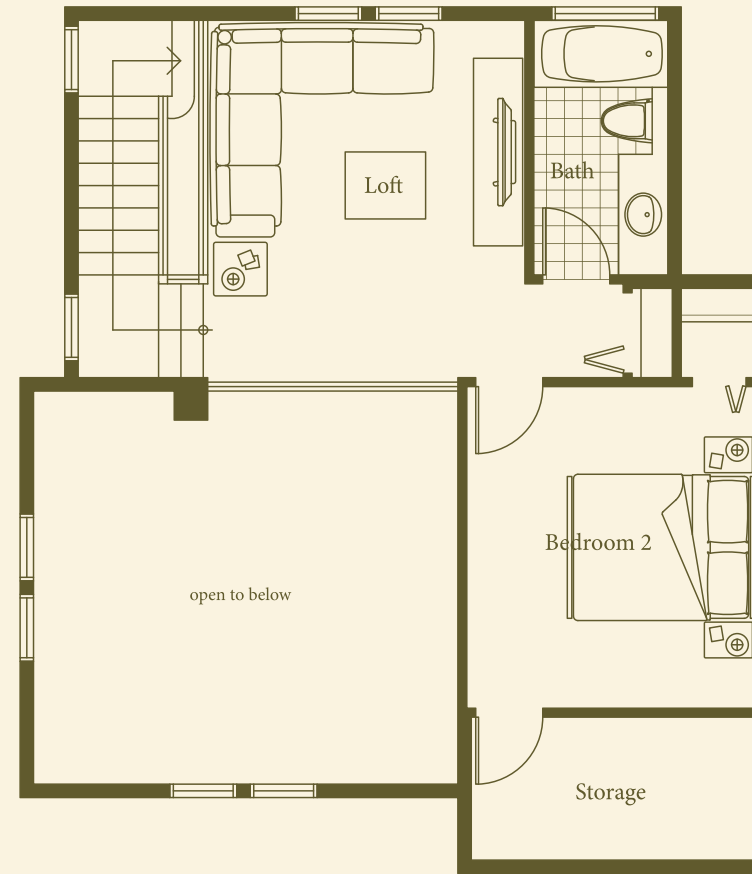

# Dogwood Cottage 2

PLAN D

Left Elevation

Front Elevation

Upper Floor  
Upper Area: 476 sq.ft.

Main Floor  
Main Area: 902 sq.ft.  
Total Area: 1378 sq.ft.