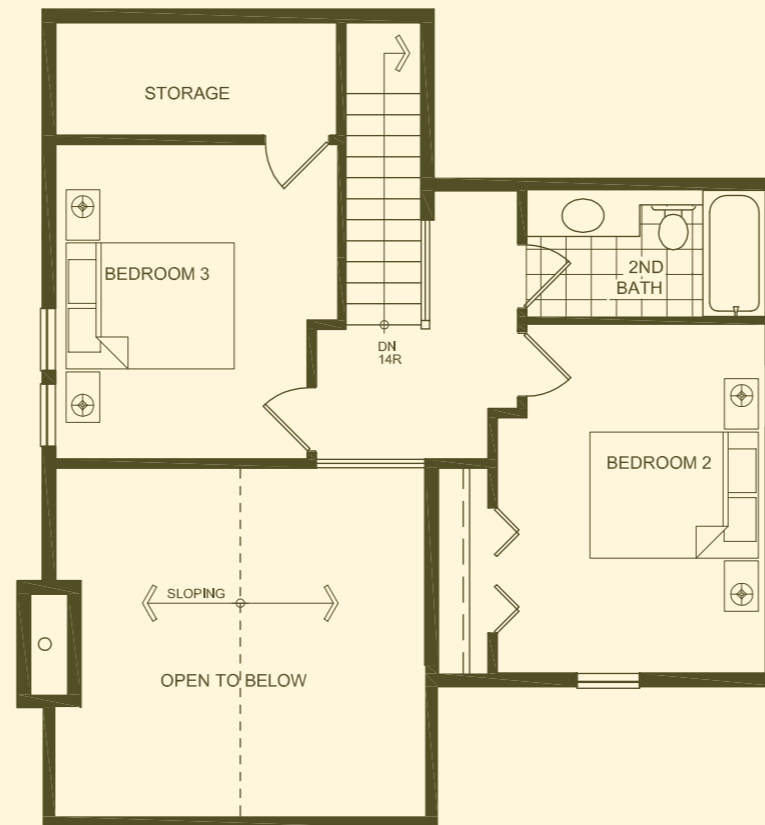

# Hawthorne Cottage 3

PLAN E

Right Elevation

Front Elevation

Upper Floor  
Upper Area: 507 sq.ft.

Main Floor  
Main Area: 950 sq.ft.  
Total Area: 1457 sq.ft.