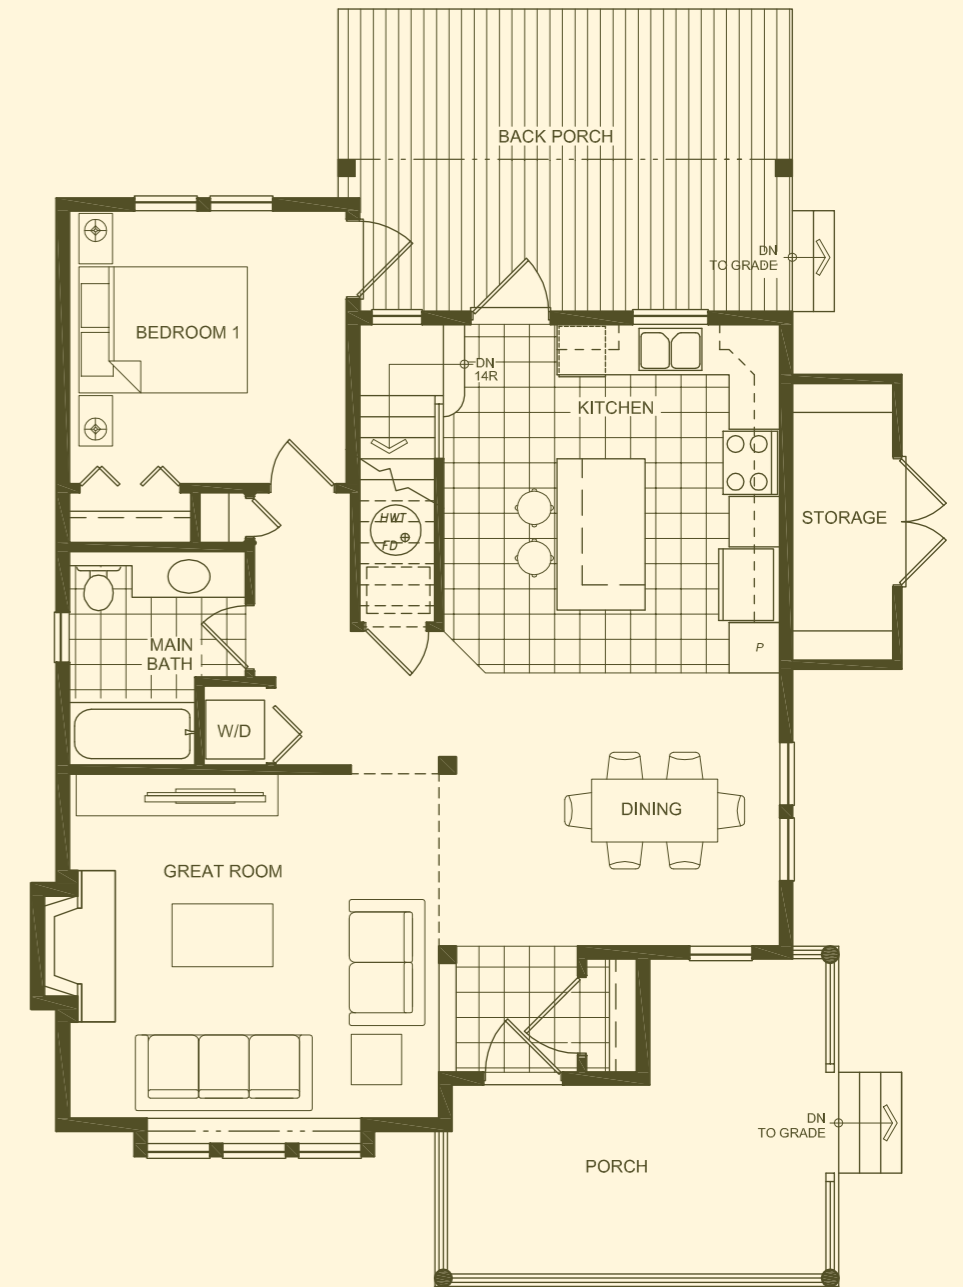

# Hawthorne Cottage 3

PLAN E

Right Elevation

Front Elevation

Upper Floor  
Upper Area: 507 sq.ft.

Main Floor  
Main Area: 950 sq.ft.  
Total Area: 1457 sq.ft.