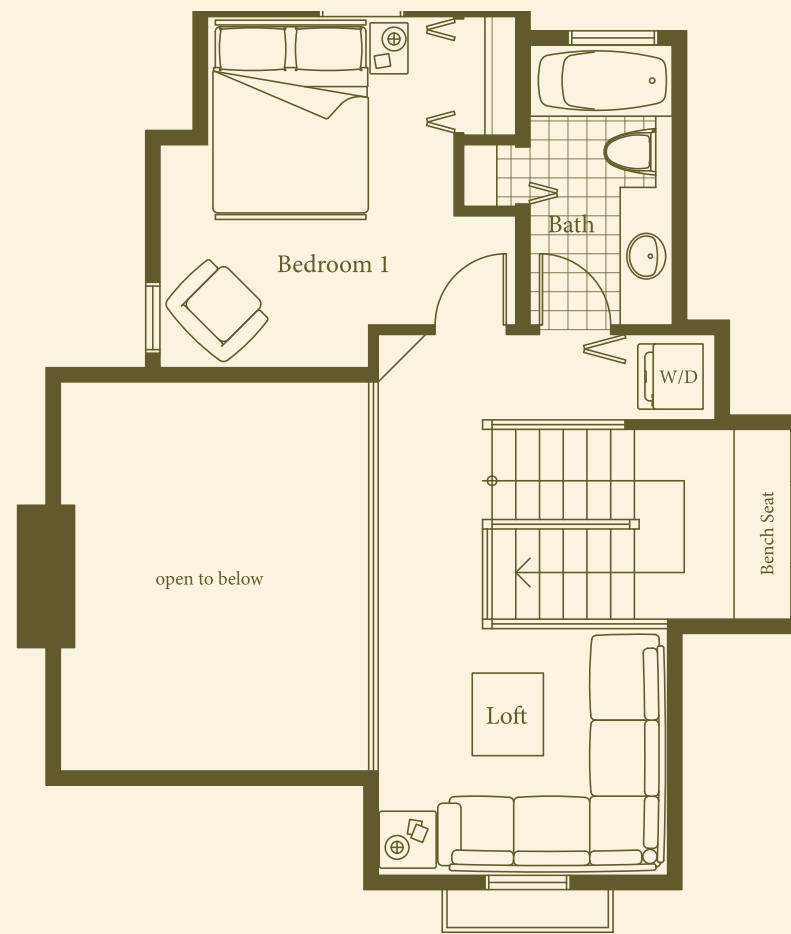

# Hyacinth Cottage

PLAN B

Left Elevation

Front Elevation

**Upper Floor**  
Upper Area: 415 sq.ft.

**Main Floor**  
Main Area: 615 sq.ft.  
Total Area: 1030 sq.ft.

Lots available: 18, 37, 40, 75 and 87