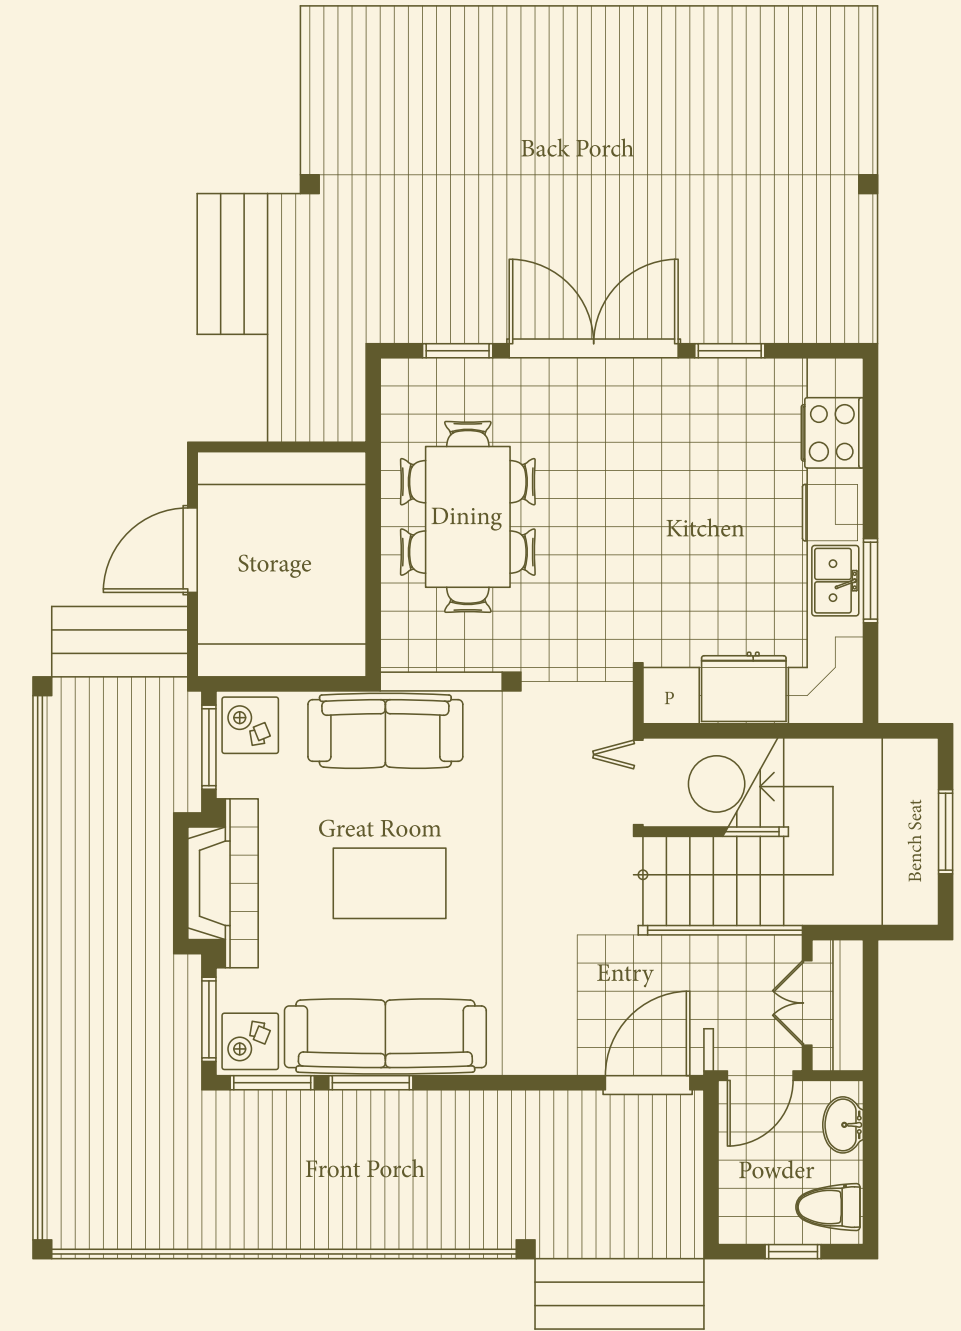

# Hyacinth Cottage

PLAN B

Left Elevation

Front Elevation

**Upper Floor**  
Upper Area: 415 sq.ft.

**Main Floor**  
Main Area: 615 sq.ft.  
Total Area: 1030 sq.ft.

Lots available: 18, 37, 40, 75 and 87