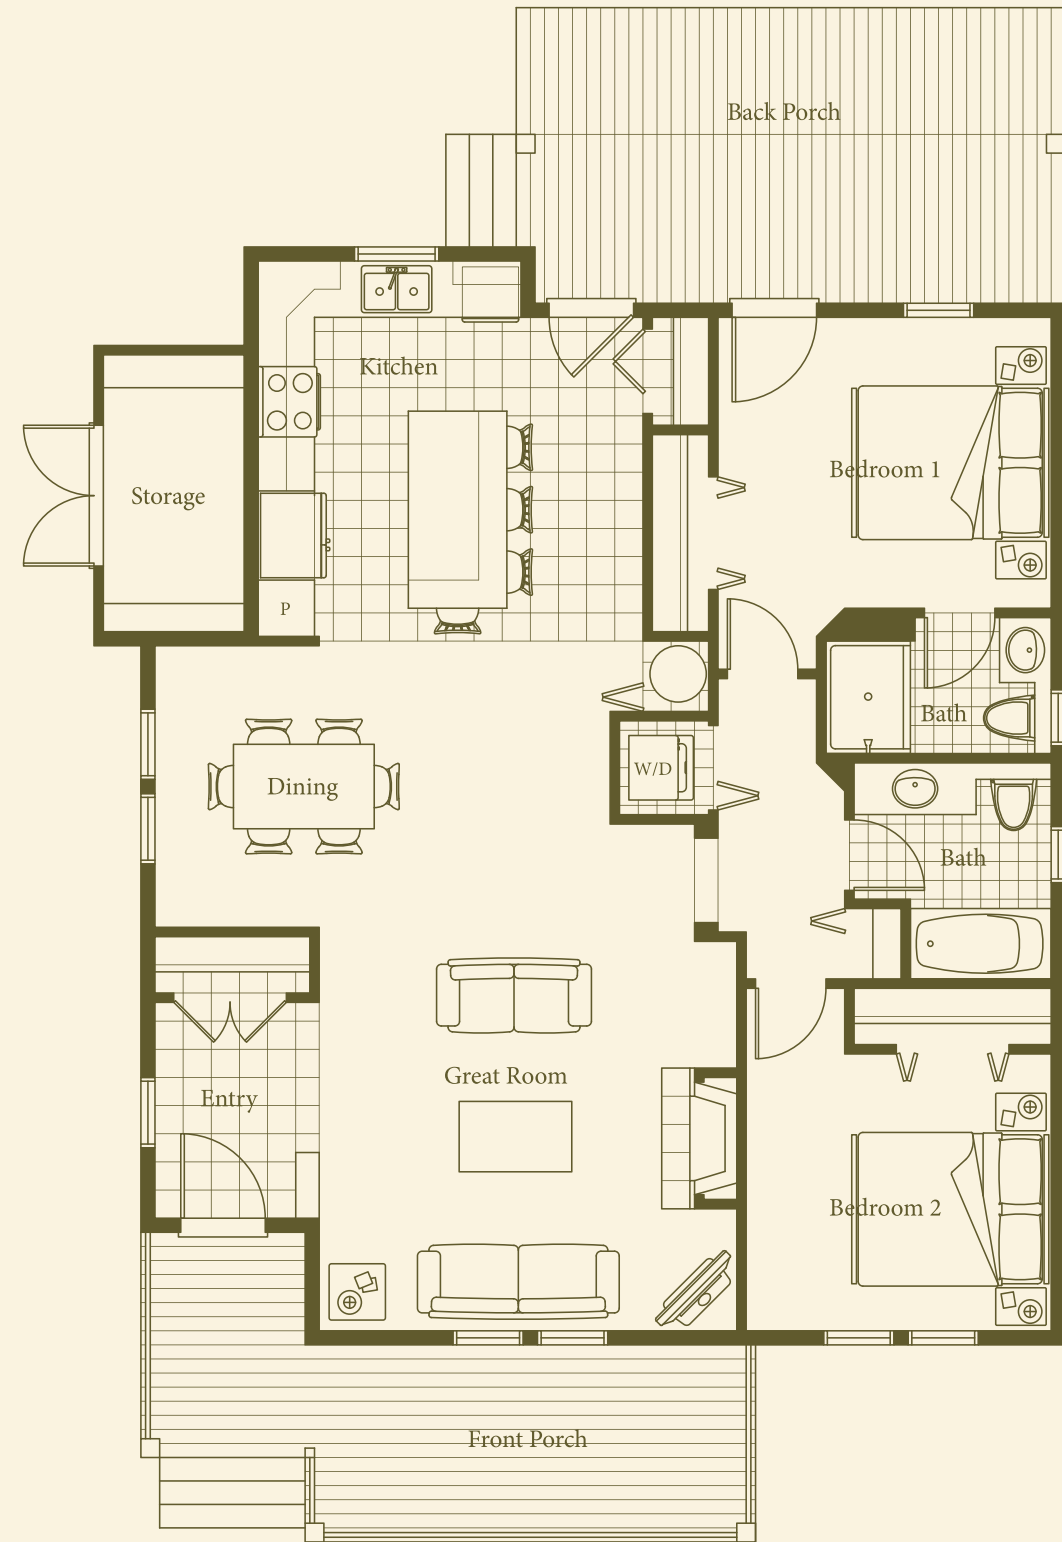

Rosemary Cottage

PLAN G

Left Elevation

Front Elevation

Main Floor
Main Area: 1168 sq.ft.
Total Area: 1168 sq.ft.